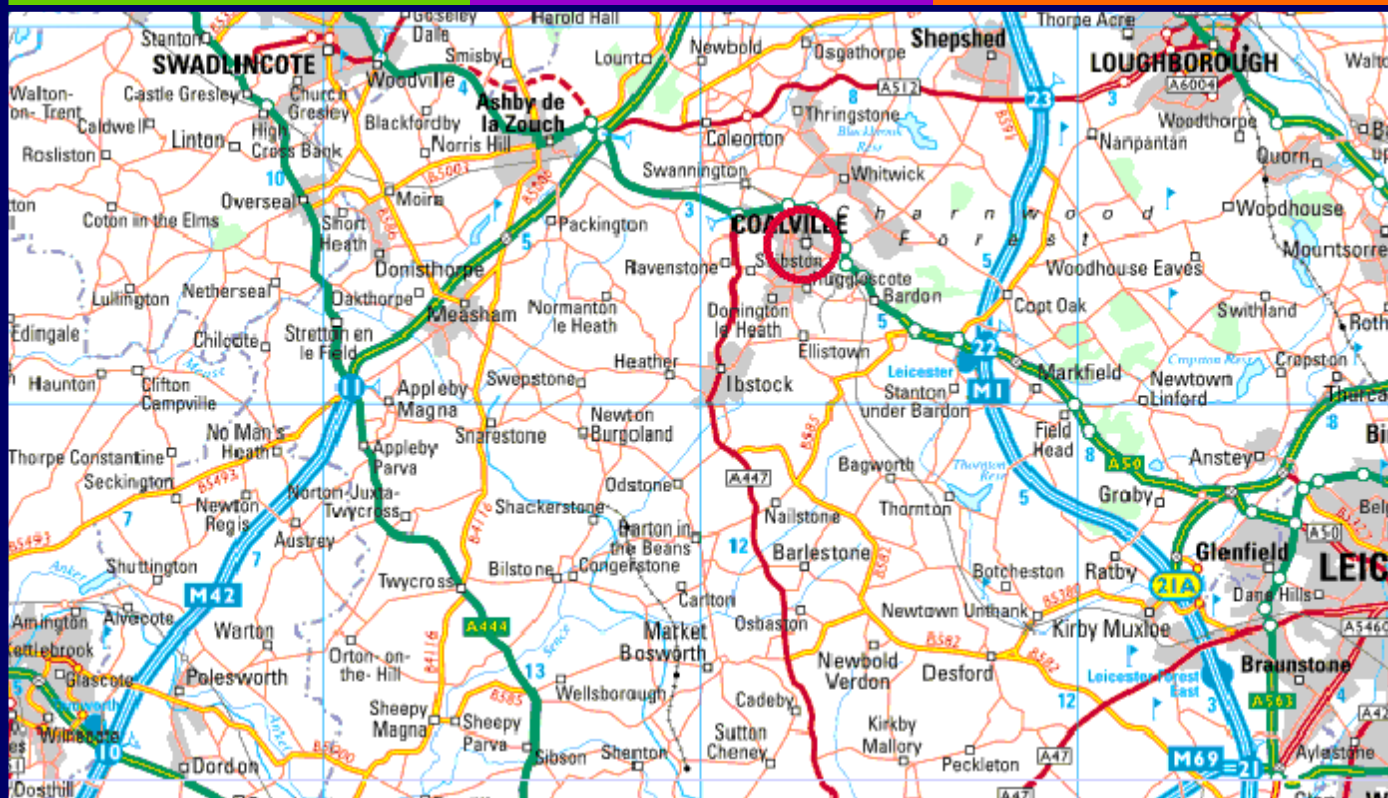

## road **directions**

Our showroom in Coalville, Leicestershire is on the corner of Hotel Street & Whitwick Road.

The showroom is best found via the A511. Where the A511 bypasses Coalville the street name is Stephenson Way, follow the A511 along Stephenson way to the Whitwick Road roundabout (recognisable by the large Morrisons store in view).

Take the Whitwick Road exit off the roundabout (towards Morrisons) and stay on Whitwick Road for approx 1/4 mile until you see our forecourt on your right. Hotel Street is at the end of Whitwick Road, although our customer parking area is accessed from Whitwick Road.

The A511 is easy to get to from junction 22 of the M1 and/or junction 13 of the M42/A42.